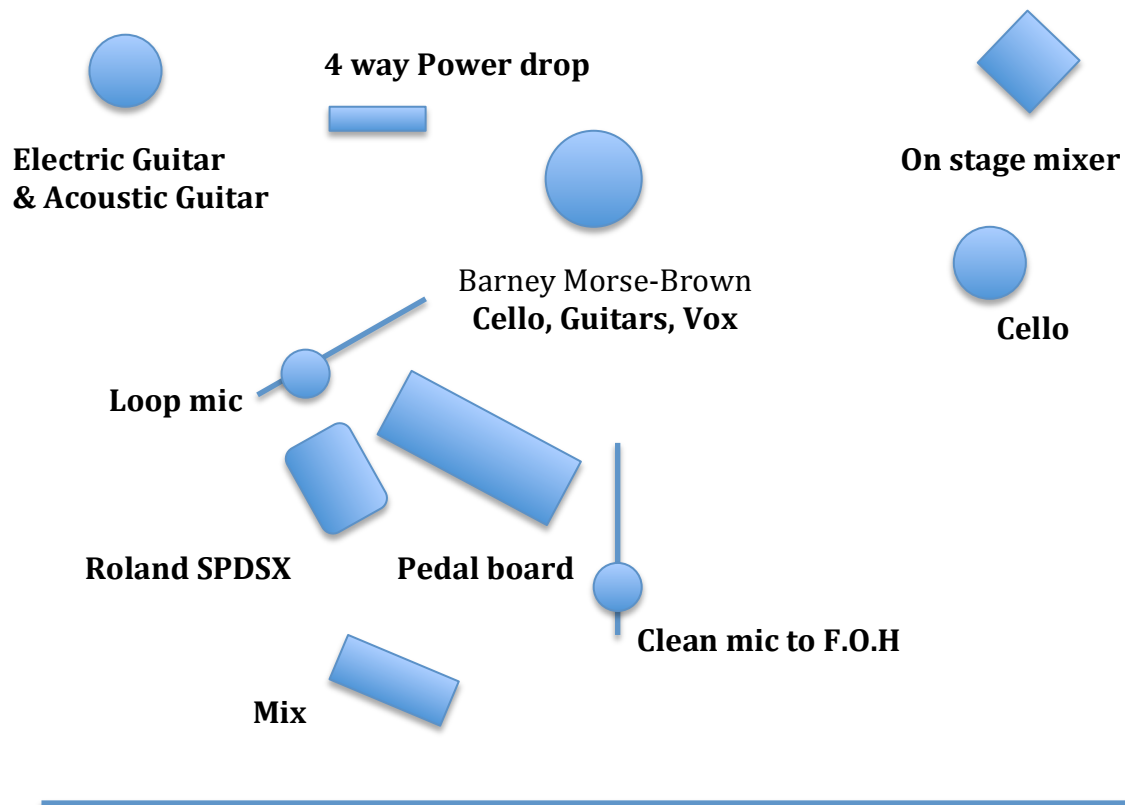

## STAGE SET-UP & SPEC

### Spec:

2x SM58's or similar + 2x tall boom stands  
2x DI  
1x Monitor  
1x 4 way Power drop

### Channel list:

Mono line (all instrument loops) from DI 1 to front of house.  
Mono line (Roland SPDSX) from DI 2 to front of house.  
Clean vocal mic to front of house.

All looped instruments, looped vocal and SPDSX are sub-mixed on stage before reaching front of house.